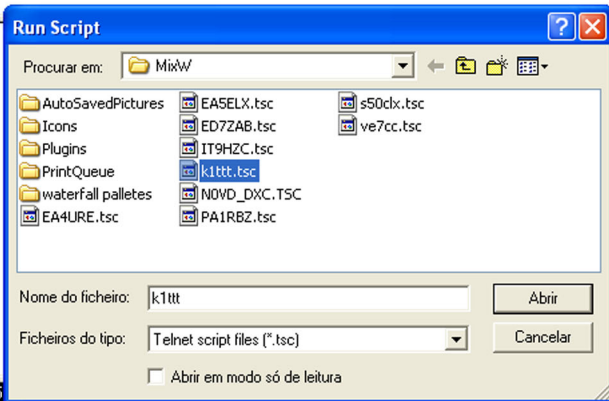

- de DX
- QSO before
- New only
- Check QSL

WebCluster

Server Port Page  Reload on dialog open  Auto reloadAnnouncements Send page  Enable spotting Auto refresh every  seconds Auto Split Expiration time  min Tune radio and listen on single click

Font...

OK

Cancel

k1ttt.net:23 - Telnet

Connect Disconnect Run script Run last Echo AutoLf Logging

\*\*\* Connecting to k1ttt.net, port 23

\*\*\* Connected

QRX ... # 1 in line