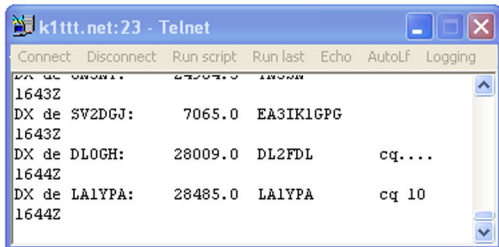

 DxCluster settings

Show

Bands (click to change)

Band	Show
160m	Yes
80m	Yes
40m	Yes
30m	Yes
20m	Yes
17m	Yes
15m	Yes
12m	Yes
10m	Yes

 Show all bands

Modes

- CW
- Phone
- Other

Show

- de DX
- QSO before
- New only
- Check QSL

WebCluster

Server Port Page  Reload on dialog open  Auto reloadAnnouncements Send page  Enable spotting Auto refresh every  seconds Auto Split Expiration time  min Tune radio and listen on single click

Font...

OK

Cancel

k1ttt.net:23 - Telnet

Connect Disconnect Run script Run last Echo AutoLf Logging

\*\*\* Connecting to k1ttt.net, port 23

\*\*\* Connected

QRX ... # 1 in line